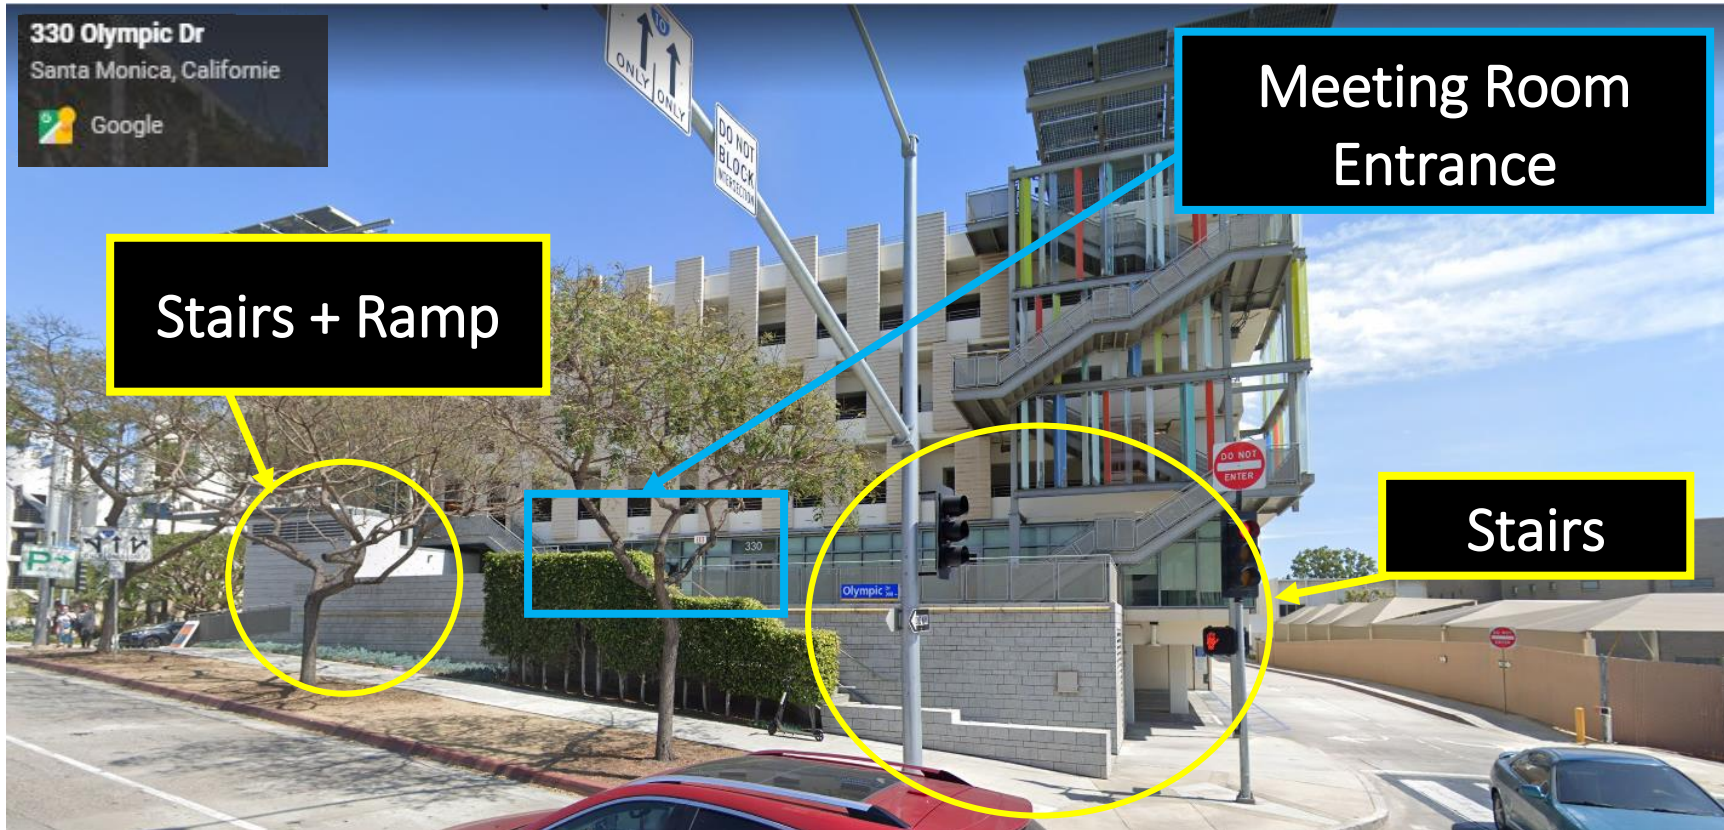

Directions to Santa Monica Institute (SMI) Meeting Room

You can access the meeting room from the north east side (corner of 4th Street and Olympic) or the north west side (Avenida Mazatlan and Olympic) OR
If you park in the structure, the room is on the second floor.

The City will provide parking validation for this lot (Civic Center lot). The location is also easily accessible from the metro stop at 4th and Colorado.